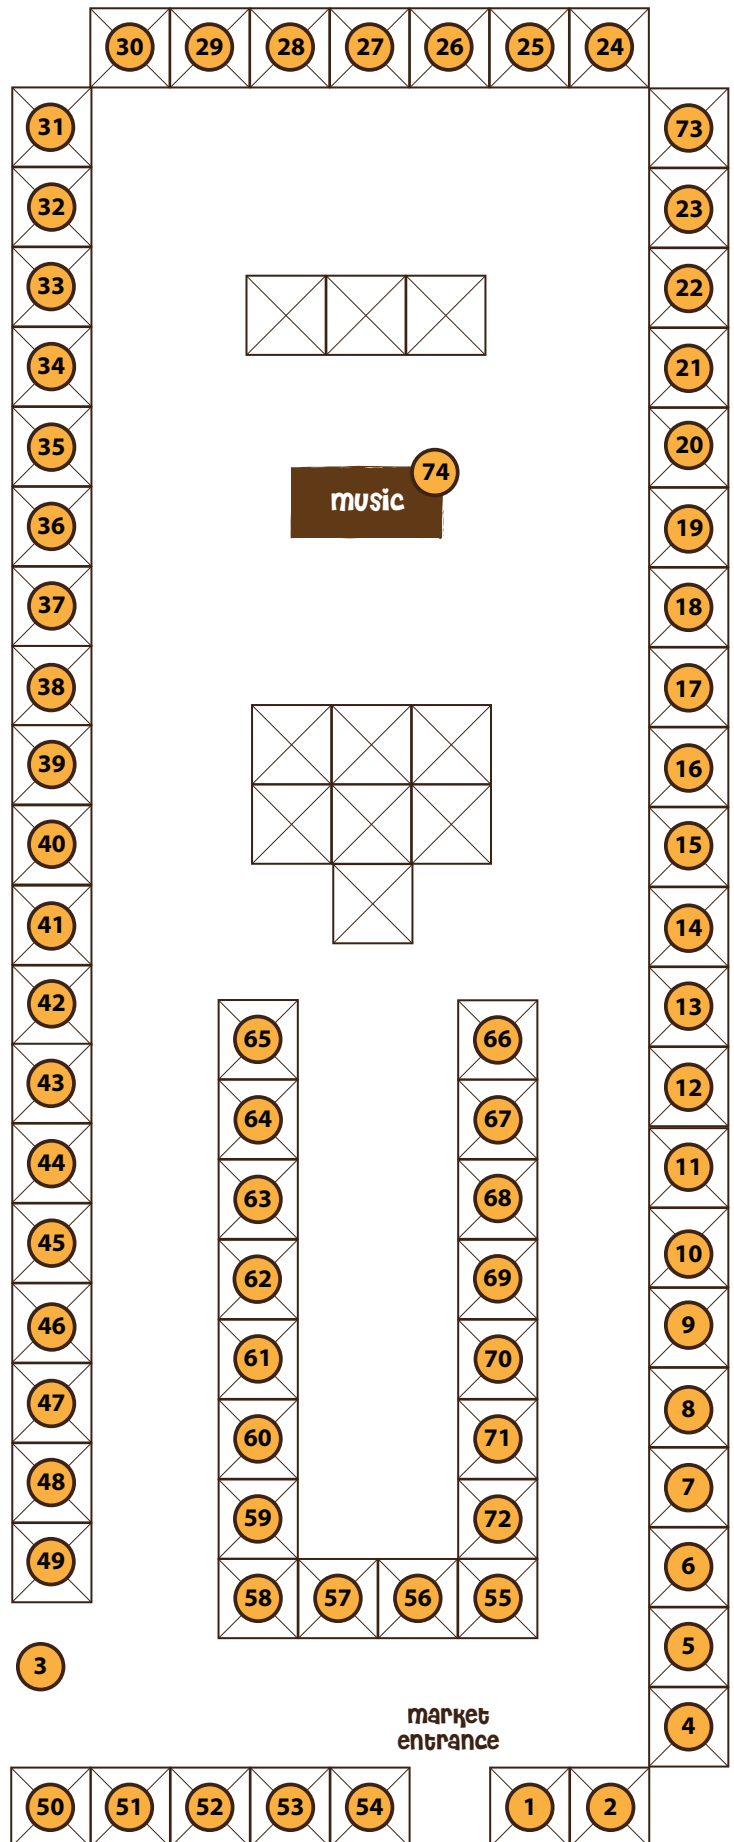

Your Community Market
Since 1991

PENINSULA COUNTRY MARKET

Since 1991

Peninsula Country Market

Saanich Fairground
1528 Stelly's Cross Road
Saanichton BC

Saturday mornings
9 a.m – 1 p.m.
June 9 – October 6
(except September 1)

food
trailer

CANADA
4th British Columbia

market
entrance