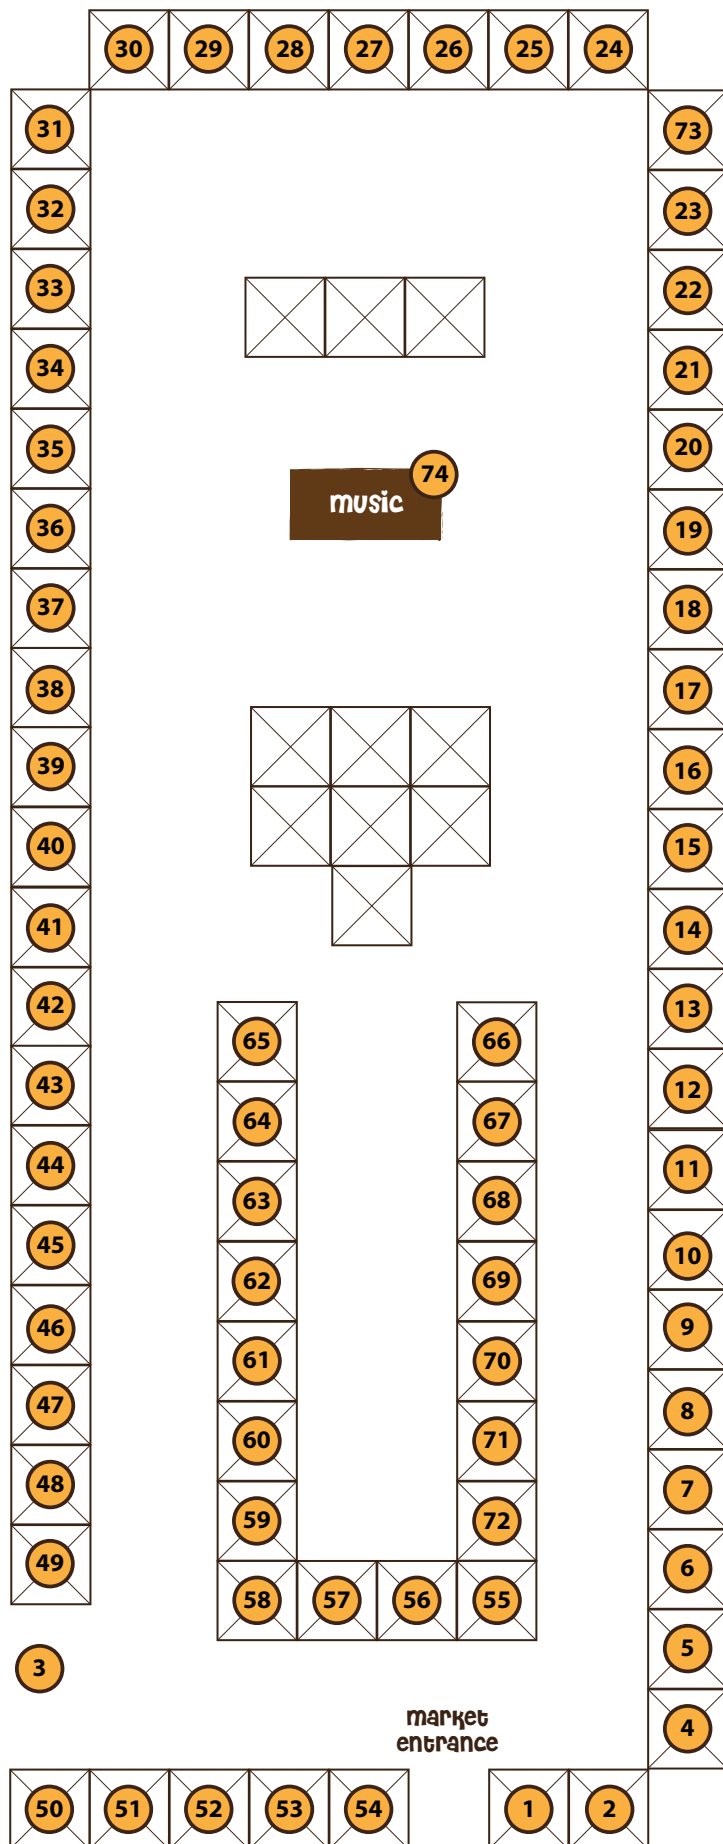

## Peninsula Country Market

Saanich Fairground  
1528 Stelly's Cross Road  
Saanichton BC

Saturday mornings  
9 a.m – 1 p.m.  
June 8 – October 12  
(except August 31)

[www.peninsulacountrymarket.ca](http://www.peninsulacountrymarket.ca)

Facebook /PeninsulaCountryMarket

Twitter @PenCountry\_Mkt

Instagram @PeninsulaCountryMarket

Phone: 250-216-0521

Who's at the market? Go to  
[www.peninsulacountrymarket.ca/map](http://www.peninsulacountrymarket.ca/map)  
for a weekly vendor list.

food  
trailer

market  
entrance