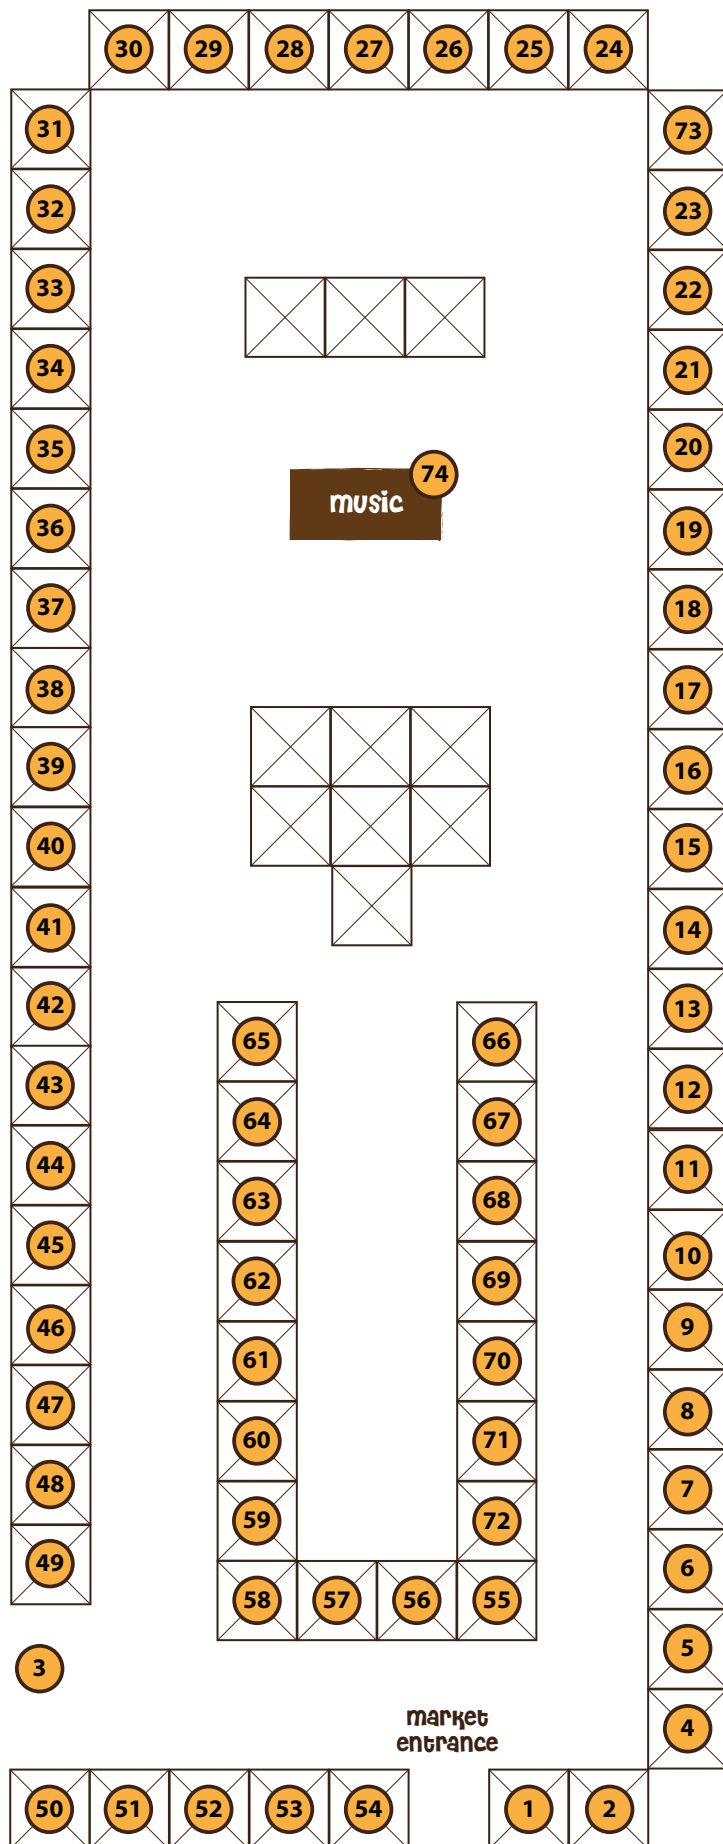

Your Community Market
Since 1991

PENINSULA COUNTRY MARKET

Since 1991

Peninsula Country Market

Saanich Fairground
1528 Stelly's Cross Road
Saanichton BC

Saturday mornings
9 a.m – 1 p.m.
June 13 – October 10
(except September 5)

www.peninsulacountrymarket.ca

Facebook /PeninsulaCountryMarket

Twitter @PenCountry_Mkt

Instagram @PeninsulaCountryMarket

Phone: 250-216-0521

Who's at the market? Go to
www.peninsulacountrymarket.ca/map
for a weekly vendor list.

food
trailer

market
entrance